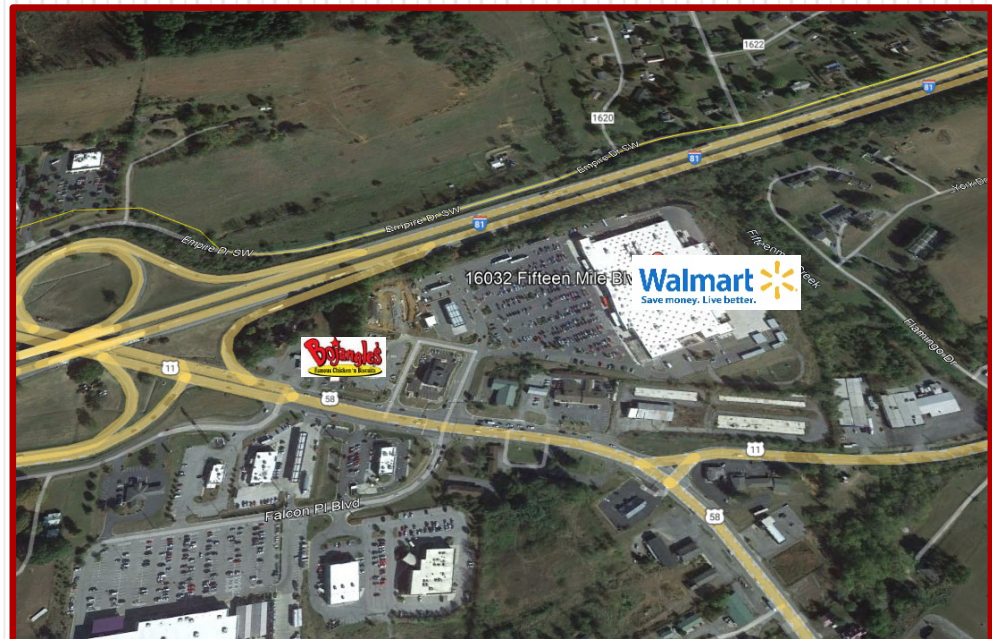

## Abingdon, Virginia

**The Crown Companies, LLC**  
**121 North Crutchfield Street**  
**PO Box 341**  
**Dobson, North Carolina 27017**  
**(336) 386-9790**

The Crown Companies, LLC developed a new shopping center in 2015 in Abingdon Virginia anchored by Walmart. The property consists of 28+/- acres located at the intersection of Interstate 81, Hwy 11 (Lee Hwy) and Hwy 58 (Jeb Stuart Hwy). This area already benefits from the newly constructed Johnston Memorial Hospital and future opportunities will be further enhanced with the addition of Walmart. This intersection provides regional access to several southwest Virginia towns/communities such as Meadowview, Emory, Glade Spring, Chilhowie, Marion, Osceola, Damascus and Lebanon. Additionally, Washington County benefits strongly from residents of the state of Tennessee who shop in the region.